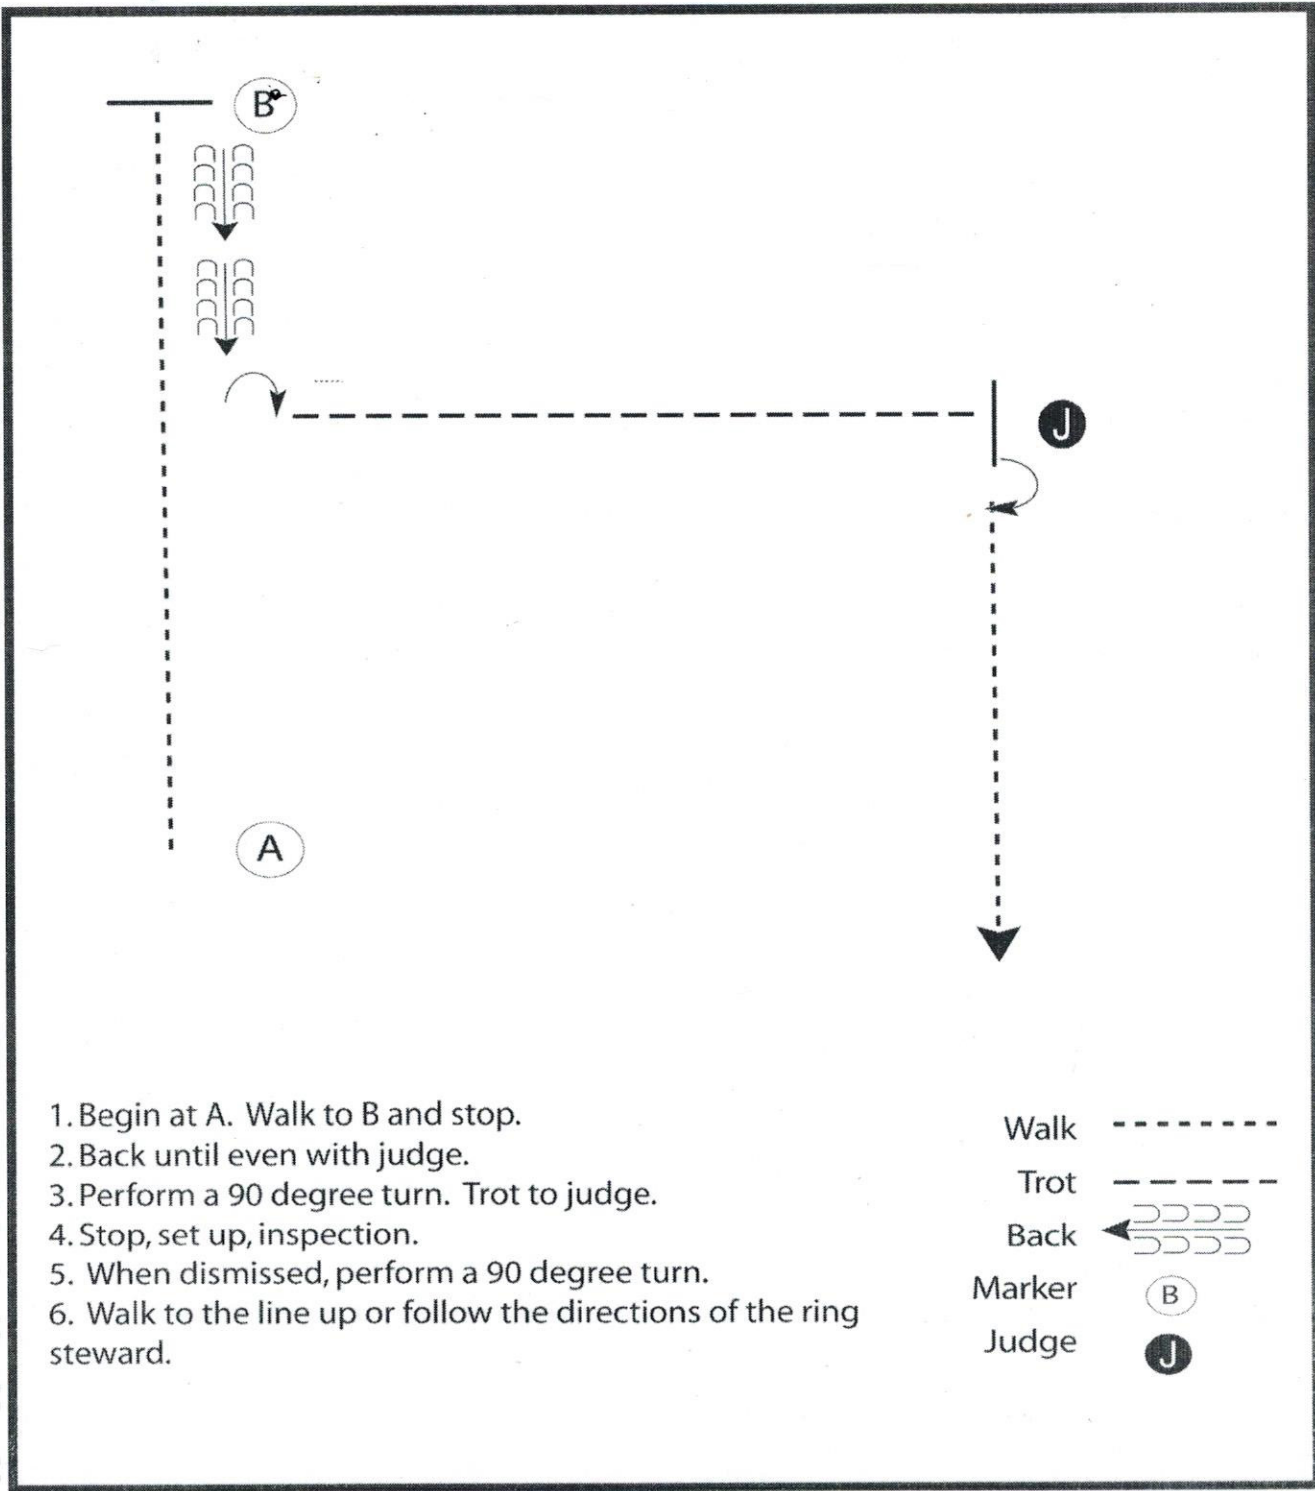

Region 9 & MQHA Summer Shows

Small Fry Showmanship 10 & Under

Show Date: 6/3 - 6/5

www.HorseShowPatterns.com

www.HorseShowPatterns.com

1. Begin at A. Walk to B and stop.
2. Back until even with judge.
3. Perform a 90 degree turn. Trot to judge.
4. Stop, set up, inspection.
5. When dismissed, perform a 90 degree turn.
6. Walk to the line up or follow the directions of the ring steward.

- Walk - - - - -
- Trot - - - - -
- Back ←
- Marker (B)
- Judge (J)

[S/WT-4]

Pattern Provided by:
The Judges