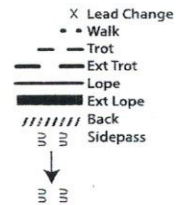

Ranch Riding All Classes

RANCH RIDING - PATTERN 3

1. Walk to the left around corner of the arena
2. Trot
3. Extend alongside of the arena and around the corner to center
4. Stop, side pass right
5. 360 degree turn each direction (either way 1st)
6. Walk
7. Trot
8. Lope left lead
9. Extend the lope
10. Change leads (simple or flying)
11. Collect to the lope
12. Extend Trot
13. Stop and back