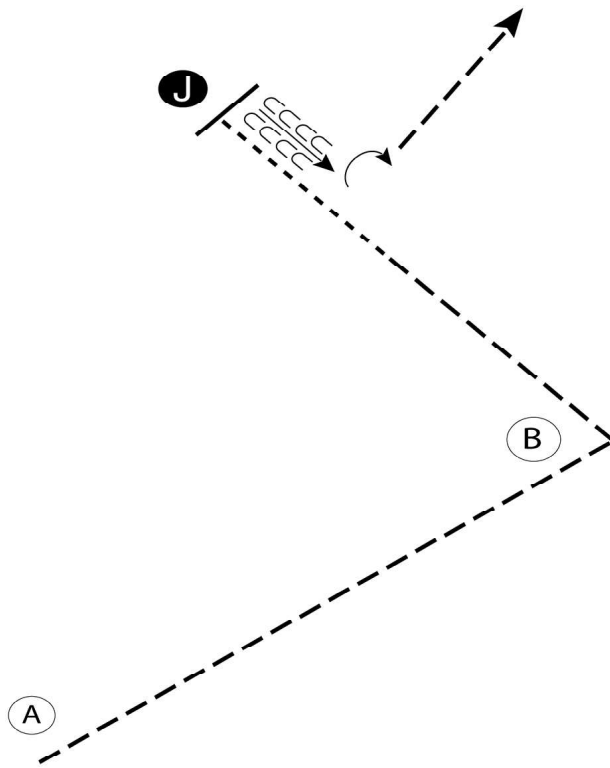

Mississippi QHA Fall Classic

Showmanship (Small Fry)

Show Date: 09/18-19/2021

w w w . H o r s e S h o w P a t t e r n s . c o m

w w w . H o r s e S h o w P a t t e r n s . c o m

Be ready at A.

1. Trot to and around B and halfway to judge.
2. Walk to judge.
3. Stop and set up for inspection.
4. When dismissed back one horse length.
5. Perform a 90 degree turn and trot to the line-up.

Follow the instructions of your ring steward.

Walk
Trot	-----
Back	←————
Marker	ⓑ
Judge	ⓙ

[S/WT-27]

Pattern Provided by:

Judge(s)