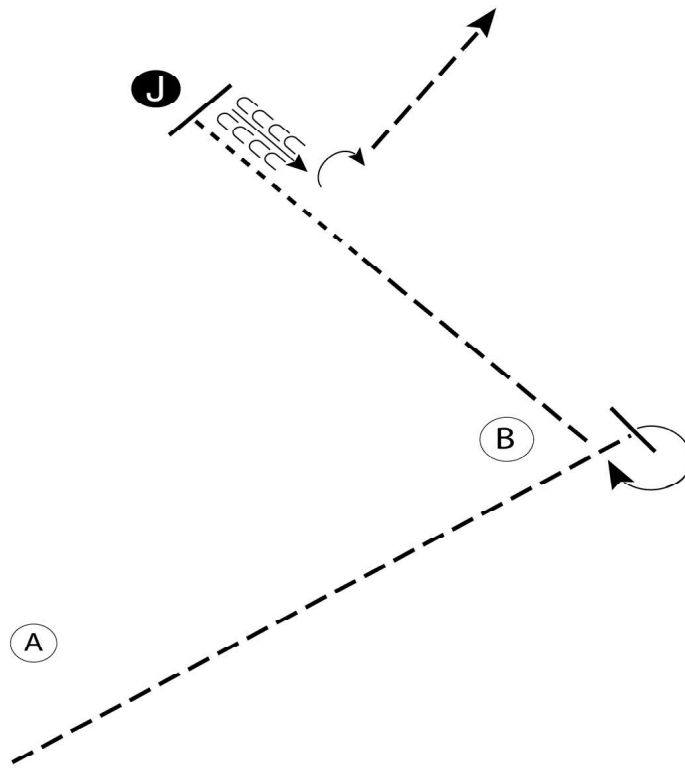

## Showmanship (L1 (Nov) Ama, L1 (Nov) Yth)

Show Date: 09/18-19/2021

w w w . H o r s e S h o w P a t t e r n s . c o m

w w w . H o r s e S h o w P a t t e r n s . c o m

Be ready at A.

1. Trot past B and stop
  2. Perform a 270 degree turn
  3. Trot halfway to the Judge
  4. Break to the walk and walk to the Judge
  5. Stop and set up for inspection
  6. When dismissed back one horse length
  7. Perform a 90 degree turn and trot to the line-up
- Follow the instructions of your ring steward.

Walk	-----
Trot	-----
Back	← ← ←
Marker	ⓑ
Judge	ⓐ

[S/1-27]

Pattern Provided by:

*Judge(s)*