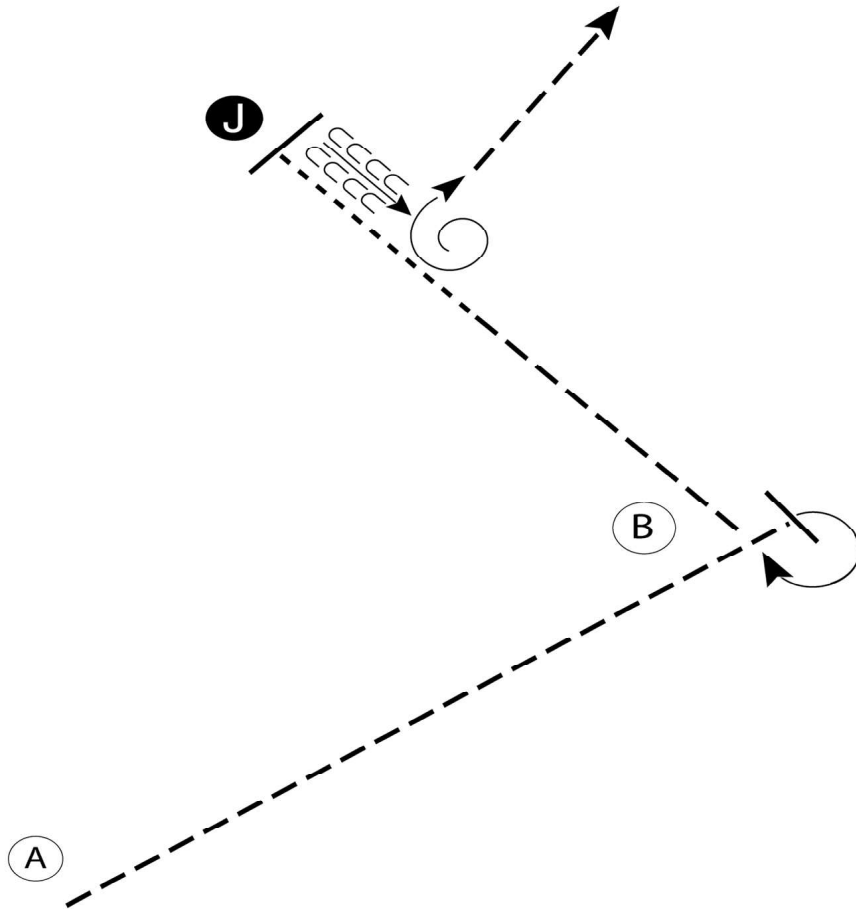

Mississippi QHA Fall Classic

Showmanship (Y18&U, Ama, Am Select)

Show Date: 09/18-19/2021

w w w . H o r s e S h o w P a t t e r n s . c o m

w w w . H o r s e S h o w P a t t e r n s . c o m

1. Begin at A. Trot past B and stop
2. Perform a 270 degree turn
3. Trot halfway to the Judge
4. Break to the walk and walk to the Judge
5. Stop and set up for inspection
6. When dismissed back one horse length
7. Perform a 450 degree turn and trot to the line-up

Walk	-----
Trot	- - - - -
Back	←
Marker	ⓑ
Judge	ⓐ

[S/2-27]

Pattern Provided by:
Judge(s)