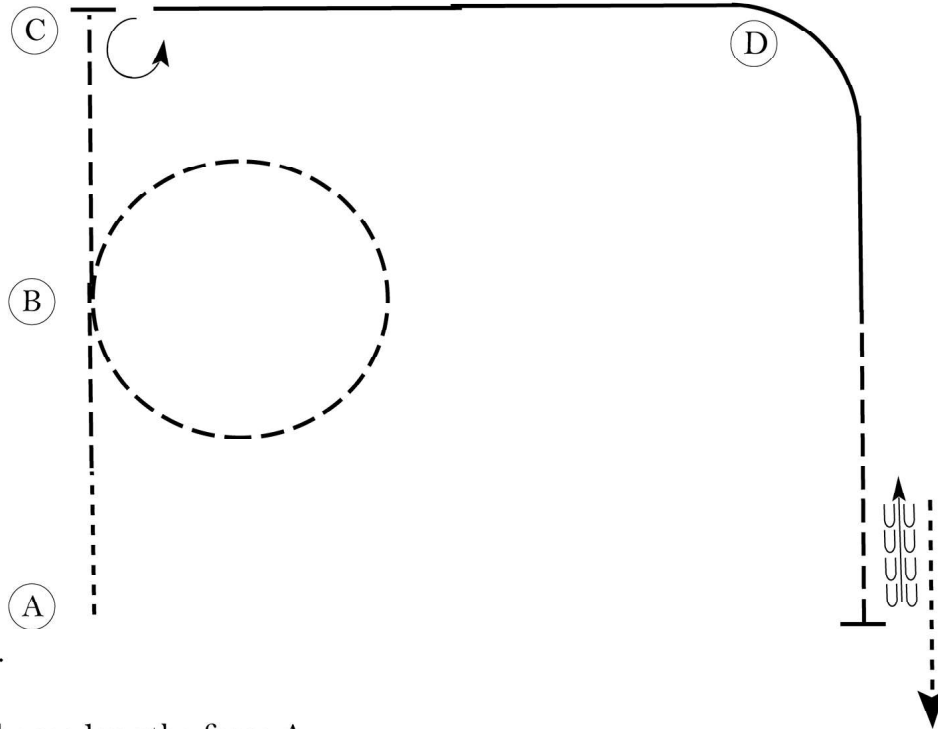

Mississippi QHA Fall Classic

Hunt Seat Equitation (Yth 18&U, Ama, Ama Select)

Show Date: 09/18-19/2021

www.HorseShowPatterns.com

www.HorseShowPatterns.com

Be ready at A.

1. Walk two horse lengths from A.
2. Sitting trot to B.
3. At B, trot a circle to the right on the left diagonal.
4. Continue trot to C.
5. Stop at C and perform a 270 degree turn on the hindquarters to the left.
6. Canter on the right lead to and around D.
7. When even with B, begin a posting trot on the right diagonal.
8. Stop when even with A and back approximately one horse length.

Walk away from D and follow the instructions of your ring steward.

Walk	-----
Trot	- - - - -
Extended Trot	— — — — —
Canter	—————
Leg Yield	
Lead Change	///
Back	←←←←←
Marker	(B)
Sidepass	←←←←←
Hand Gallop	—————