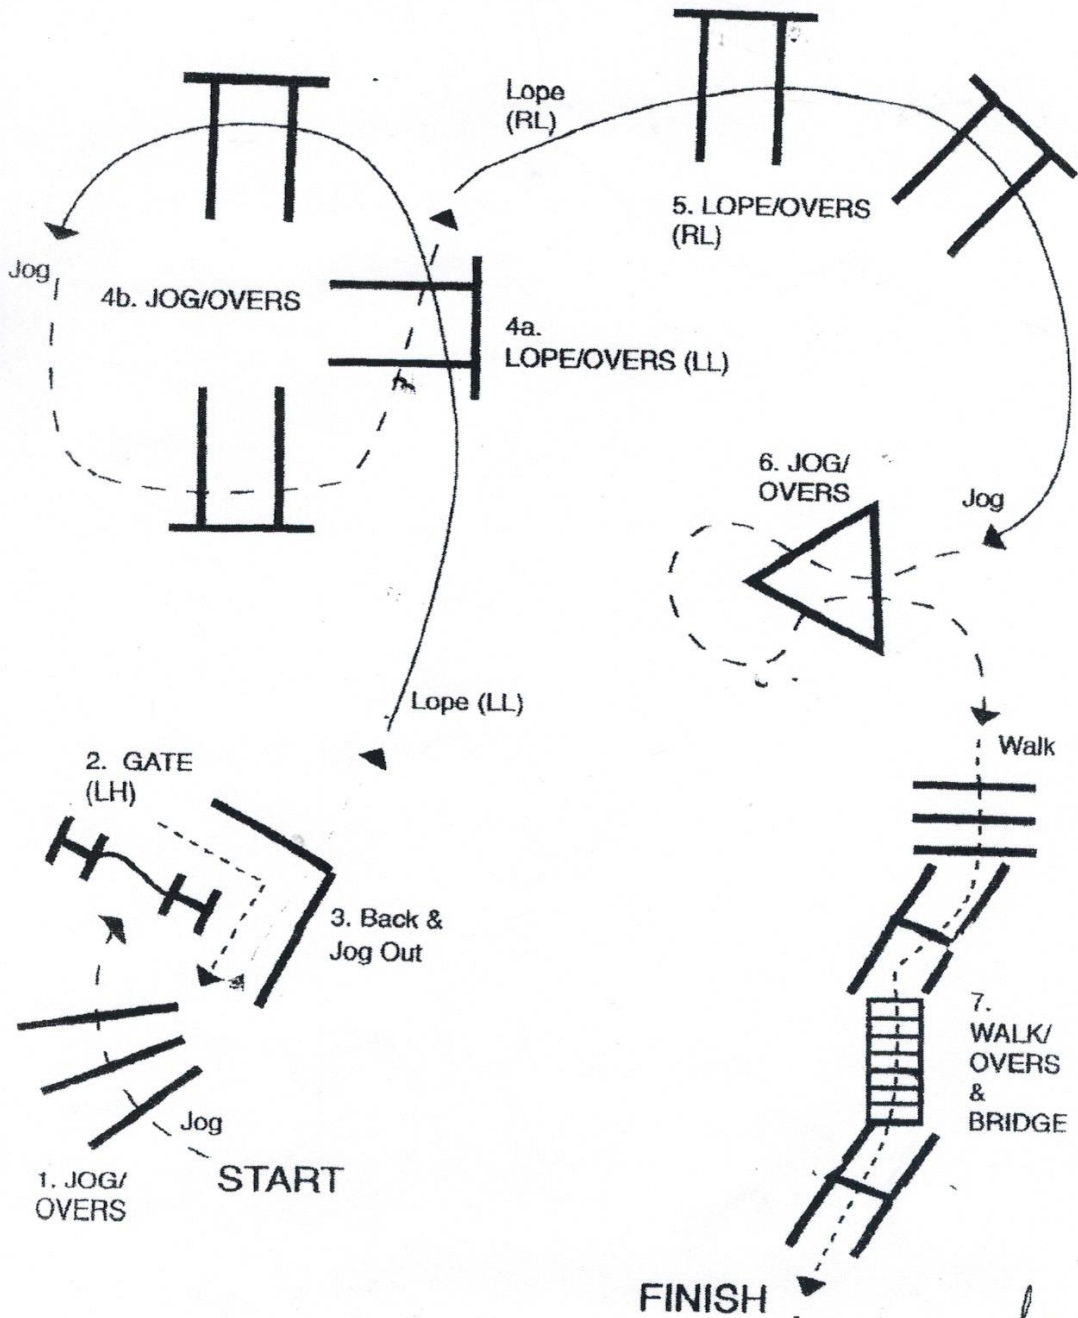

Fall Classic Trail (Small Fry & Level 1 Walk/Trot)

Small Fry will walk thru an open gate and trot all places where it says lope

Level 1 Walk/Trot Amateur & Youth will work the gate and trot all places where it says lope

Fall Classic

Trail

(Level 1 (Green), Level 1 Amateur, Level 1 Youth, Select, Amateur, Youth & All Age)