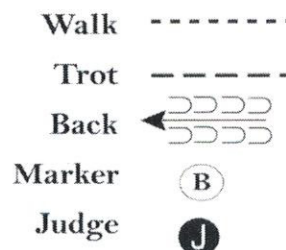

MQHA/MQHYA Fall Classic

Showmanship (Amateur, Select & Youth)

Show Date: 09-16-2017

www.HorseShowPatterns.com

www.HorseShowPatterns.com

Be ready at A.

1. Trot from A to and around B and to Judge.
2. Stop and set up for inspection.
3. When dismissed, perform a 3/4 turn.
4. Back approximately 2 horse lengths.
5. Turn 1/4 turns.
6. Exit at a walk.

Follow the instructions of your ring steward.

[S/2-38]

Pattern Provided by:
Show Management