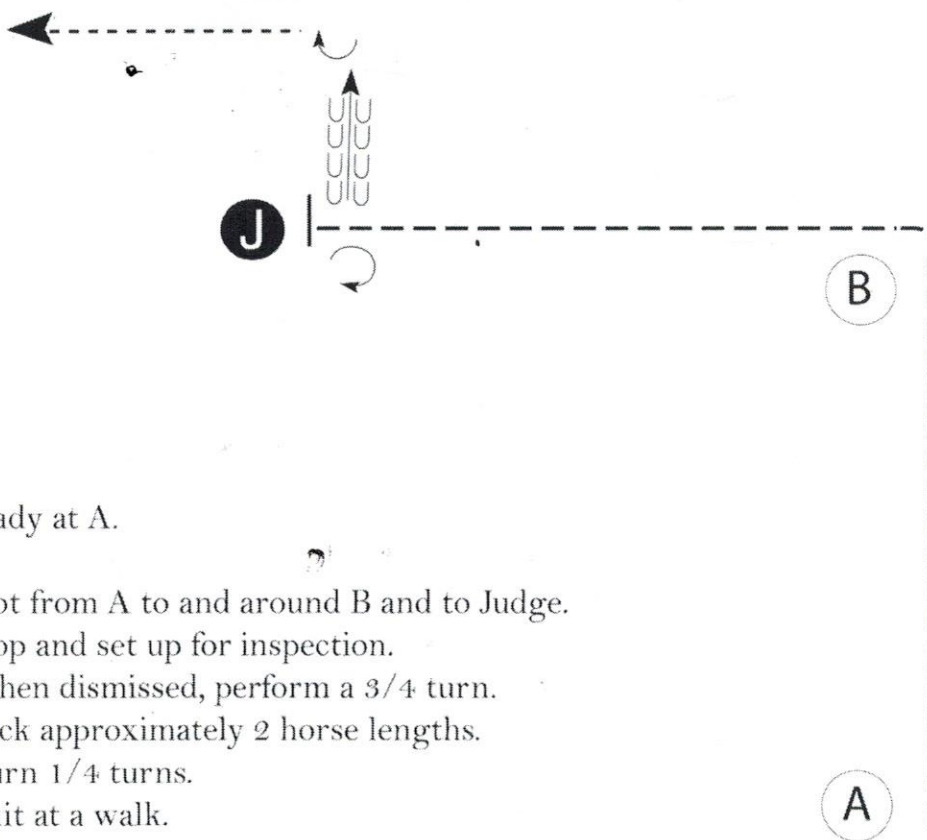

MQHA/MQHYA Fall Classic

Showmanship (Amateur, Select & Youth)

Show Date: 09-16-2017

www.HorseShowPatterns.com

www.HorseShowPatterns.com

Be ready at A.

1. Trot from A to and around B and to Judge.
2. Stop and set up for inspection.
3. When dismissed, perform a 3/4 turn.
4. Back approximately 2 horse lengths.
5. Turn 1/4 turns.
6. Exit at a walk.

Follow the instructions of your ring steward.

[S/2-38]

Pattern Provided by:
Show Management