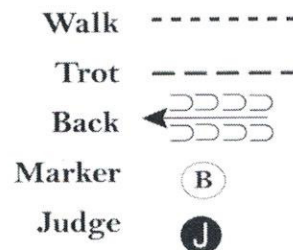

MQHA/MQHYA Fall Classic

Showmanship (All Level 1 Classes)

Show Date: 09-16-2017

www.HorseShowPatterns.com

www.HorseShowPatterns.com

Be ready at A.

1. Trot from A to and around B.
2. Walk to Judge, stop and set up for inspection.
3. When dismissed, perform a 3/4 turn.
4. Exit at a walk.

Follow the instructions of your ring steward.

[S/1-38]

Pattern Provided by:
Show Management