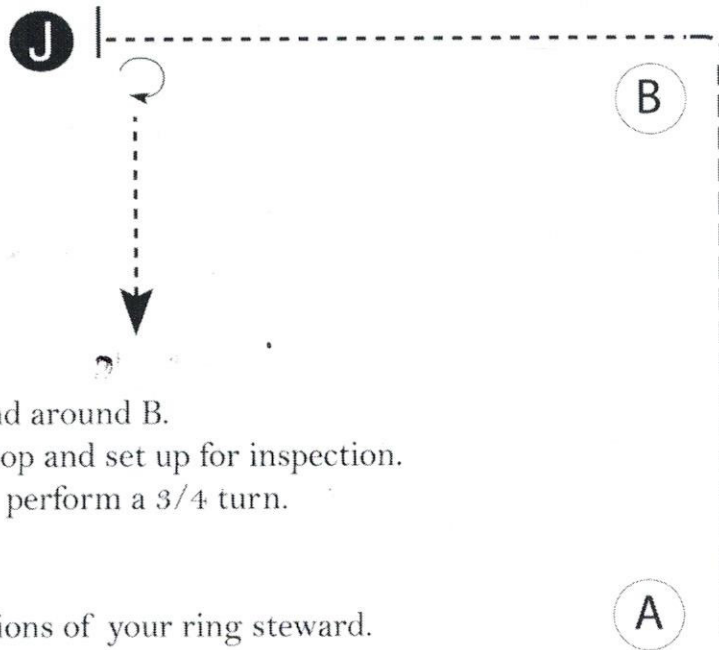

MQHA/MQHYA Fall Classic

Showmanship (All Level 1 Classes)

Show Date: 09-16-2017

www.HorseShowPatterns.com

www.HorseShowPatterns.com

Be ready at A.

1. Trot from A to and around B.
2. Walk to Judge, stop and set up for inspection.
3. When dismissed, perform a 3/4 turn.
4. Exit at a walk.

Follow the instructions of your ring steward.

[S/1-38]

Pattern Provided by:
Show Management