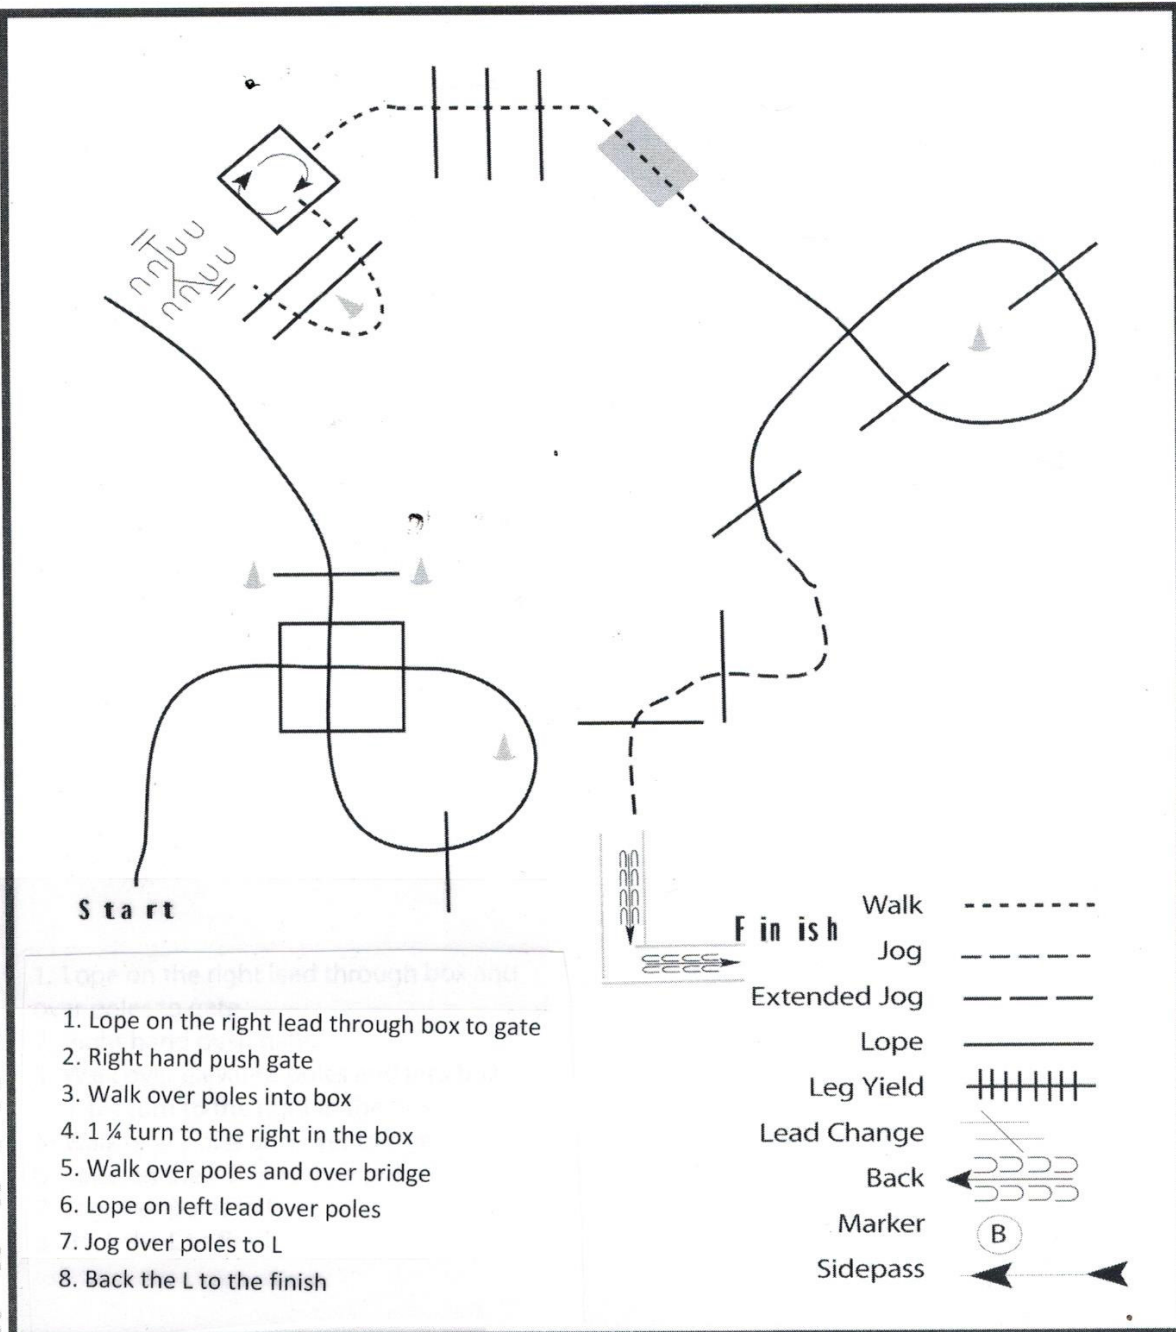

# MQHA/MQHYA Fall Classic

Trail (Amateur, Select, Youth & All Age)

Show Date: 09-16-2017

www.HorseShowPatterns.com

www.HorseShowPatterns.com

1. Lope on the right lead through box and
2. Right hand push gate
3. Walk over poles into box
4. 1 1/4 turn to the right in the box
5. Walk over poles and over bridge
6. Lope on left lead over poles
7. Jog over poles to L
8. Back the L to the finish

Walk	-----
Jog	- - - - -
Extended Jog	- - - - -
Lope	—————
Leg Yield	
Lead Change	///
Back	←←←←←
Marker	(B)
Sidepass	←←

[T/2-11]

Pattern Provided by:  
*Show Management*