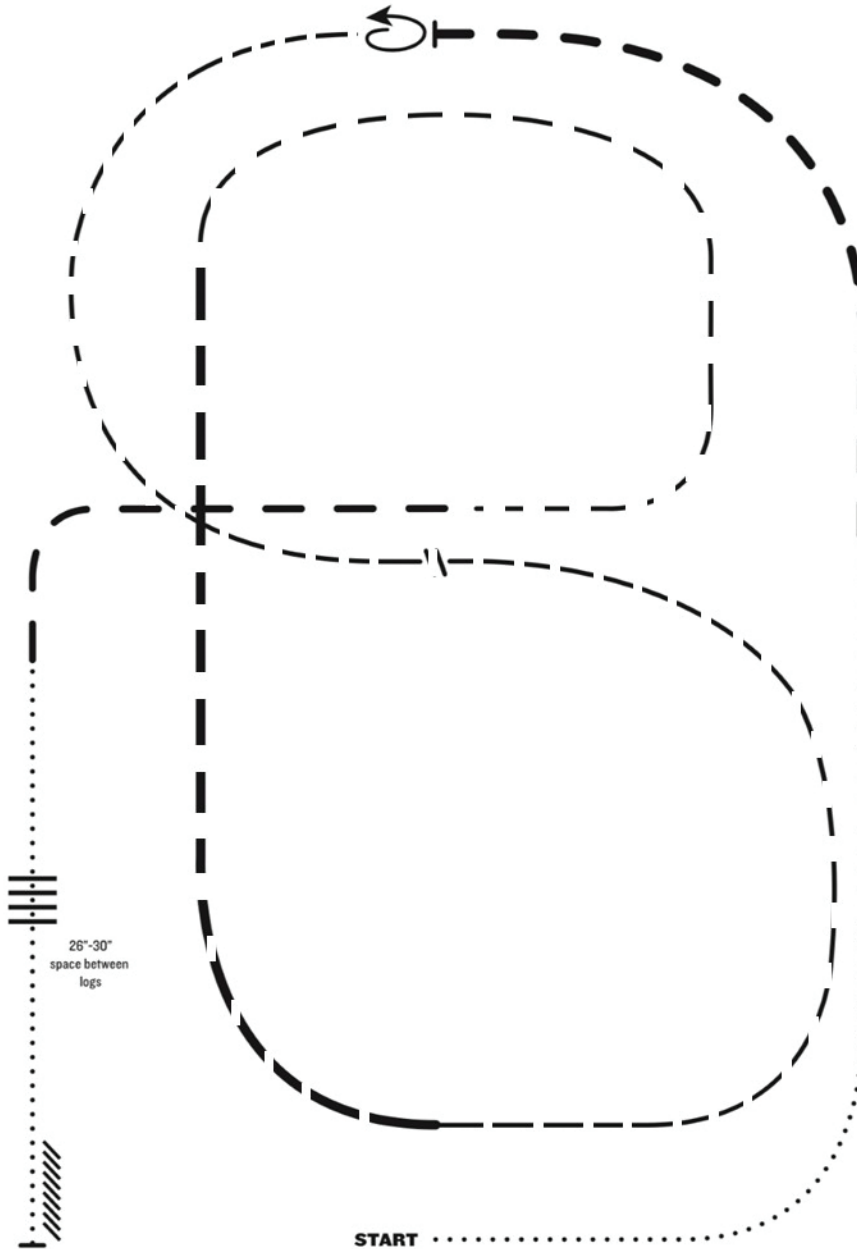

# Walk Trot Ranch Riding

## LEGEND

.....	Walk
.....	Extended Walk
- - - -	Trot
- - - -	Extended Trot
————	Lope
————	Extended Lope
//////	Back
\\	Lead Change

1. Walk
2. Trot
3. Extend trot, at top of the arena, stop
4. 360 turn left.
5. Trot
6. Extend trot up the long side of arena.
7. Trot around top of arena and back to center.
8. Extend trot.
9. Walk over logs
10. Stop and back

Note: The drawn description of this pattern is only intended for the general depiction of the pattern. Exhibitors should utilize the arena space to best exhibit their horses.