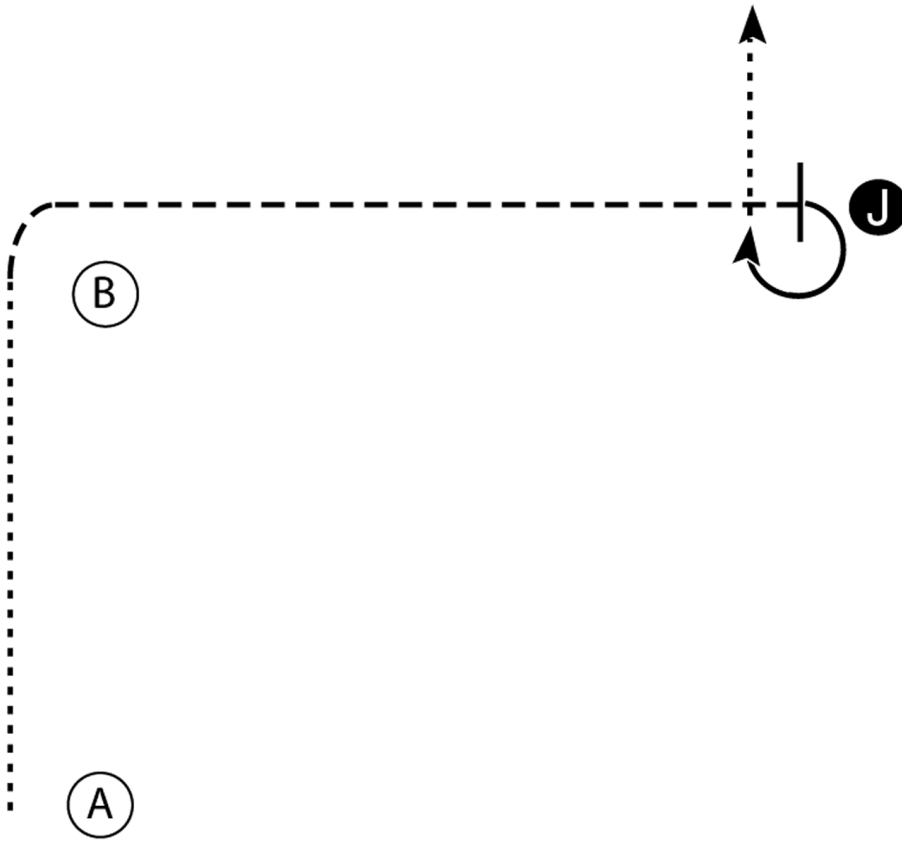

Showmanship (Small Fry)

Show Date:

w w w . H o r s e S h o w P a t t e r n s . c o m

w w w . H o r s e S h o w P a t t e r n s . c o m

1. Walk from A to B.
2. Trot from B to the Judge.
3. Stop and set up for inspection.
4. When dismissed perform a 270 degree turn and walk straight away from the Judge.

Walk 

Trot 

Back 

Marker 

Judge 

[SWT-2]

Pattern Provided by: