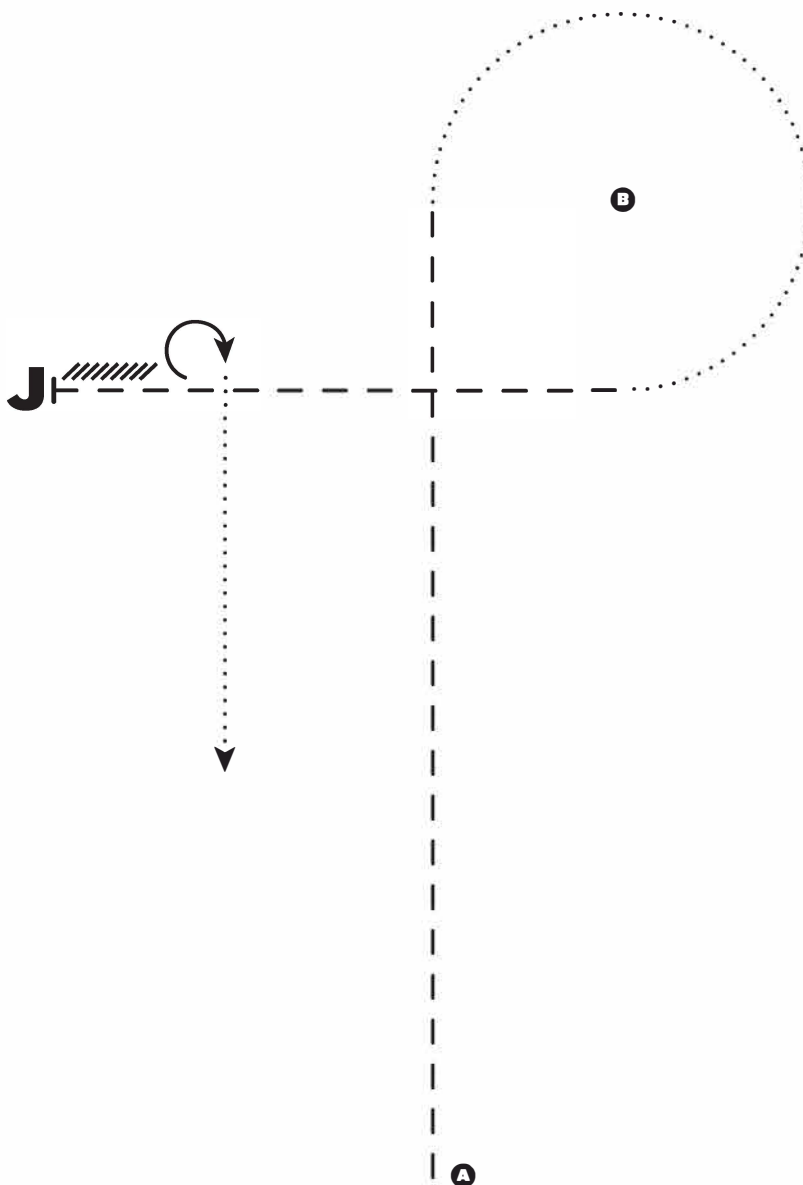

2024 DIXIE NATIONAL EQUESTRIANS WITH DISABILITIES  
SHOWMANSHIP (WALK/TROT-JOG)  
CLASS 267/967

**LEGEND**

.....	Walk
....	Extended Walk
- - -	Trot
- - - -	Extended Trot
////	Back

1. Be ready at A, trot from A to B
2. At B, walk and continue walking three quarters of a circle around B
3. When even with B, trot to judge
4. At judge, stop, set up
5. Inspection
6. When dismissed, back approximately one horse length
7. Perform a 270° turn and walk away, pattern is complete

Note: Cones should be set in a manner that is the most appropriate for the class, arena and maneuvers.