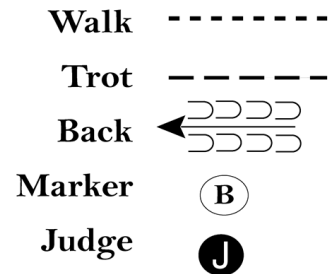

w w w . H o r s e S h o w P a t t e r n s . c o m

w w w . H o r s e S h o w P a t t e r n s . c o m

Be ready at A.

1. When acknowledged, perform a 360 degree turn.
2. Trot to B.
3. Stop at B and back.
4. Perform a 270 degree turn.
5. Trot to judge.
6. Stop and set up for inspection.
7. When dismissed, perform a 270 degree turn.
8. Walk straight away from judge.

Follow the instructions of your ring steward.

[S/3-45]

Pattern Provided by:
Judges

MAQHA Autumfest

Showmanship (Small Fry)

Show Date: 2024

w w w . H o r s e S h o w P a t t e r n s . c o m

w w w . H o r s e S h o w P a t t e r n s . c o m

Be ready at A.

1. Trot to B.
2. Stop at B.
3. Perform a 180 degree turn.
4. Walk halfway back to A then walk toward judge.
5. Walk to judge.
6. Stop and set up for inspection.
7. When dismissed, perform a 90 degree turn.
8. Walk straight away from judge.