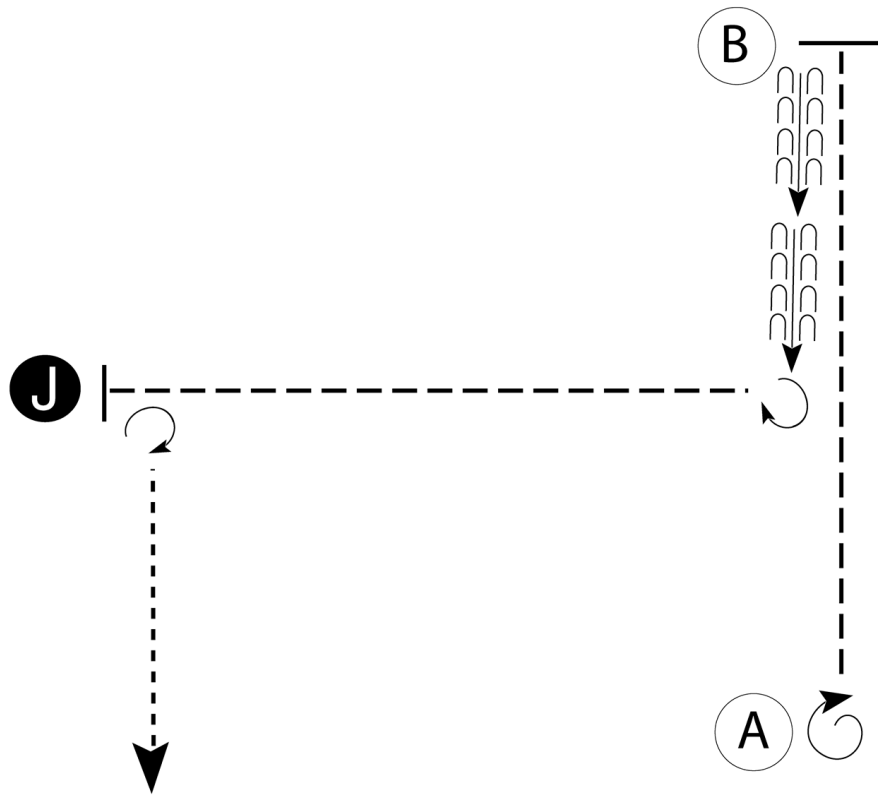

MAQHA Autumfest

Showmanship (L1 Am, L1 Yth)

Show Date: 2024

w w w . H o r s e S h o w P a t t e r n s . c o m

w w w . H o r s e S h o w P a t t e r n s . c o m

Be ready at A.

1. Trot to B.
2. Stop at B and back.
3. Perform a 270 degree turn.
4. Trot to judge.
5. Stop and set up for inspection.
6. When dismissed, perform a 90 degree turn.
7. Walk straight away from judge.

Follow the instructions of your ring steward.

Walk	-----
Trot	- - - - -
Back	←
Marker	Ⓚ
Judge	Ⓝ

[S/2-45]

Pattern Provided by:

Judges

MAQHA Autumfest

Showmanship (Youth, AM, Select)

Show Date: 2024

w w w . H o r s e S h o w P a t t e r n s . c o m

w w w . H o r s e S h o w P a t t e r n s . c o m

Be ready at A.

1. When acknowledged, perform a 360 degree turn.
2. Trot to B.
3. Stop at B and back.
4. Perform a 270 degree turn.
5. Trot to judge.
6. Stop and set up for inspection.
7. When dismissed, perform a 270 degree turn.
8. Walk straight away from judge.

Be ready at A.

1. Trot to B.
2. Stop at B.
3. Perform a 180 degree turn.
4. Walk halfway back to A then walk toward judge.
5. Walk to judge.
6. Stop and set up for inspection.
7. When dismissed, perform a 90 degree turn.
8. Walk straight away from judge.