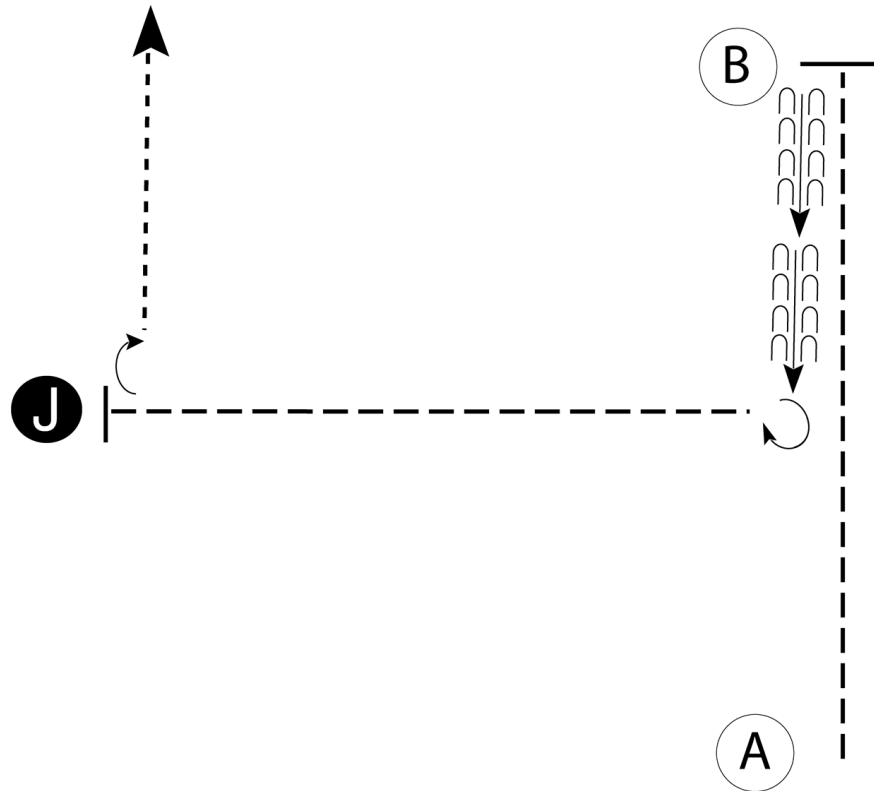

MAQHA Autumfest

Showmanship (L1 Am, L1 Yth)

Show Date: 2024

w w w . H o r s e S h o w P a t t e r n s . c o m

w w w . H o r s e S h o w P a t t e r n s . c o m

Be ready at A.

1. Trot to B.
2. Stop at B and back.
3. Perform a 270 degree turn.
4. Trot to judge.
5. Stop and set up for inspection.
6. When dismissed, perform a 90 degree turn.
7. Walk straight away from judge.

Follow the instructions of your ring steward.

Walk	-----
Trot	- - - - -
Back	←
Marker	Ⓚ
Judge	Ⓝ

[S/2-45]

Pattern Provided by:

Judges

MAQHA Autumfest

Showmanship (Youth, AM, Select)

Show Date: 2024

Follow the instructions of your ring steward.

[S/3-45]

Pattern Provided by:
Judges

MAQHA Autumfest

Showmanship (Small Fry)

Show Date: 2024

w w w . H o r s e S h o w P a t t e r n s . c o m

w w w . H o r s e S h o w P a t t e r n s . c o m

Be ready at A.

1. Trot to B.
2. Stop at B.
3. Perform a 180 degree turn.
4. Walk halfway back to A then walk toward judge.
5. Walk to judge.
6. Stop and set up for inspection.
7. When dismissed, perform a 90 degree turn.
8. Walk straight away from judge.