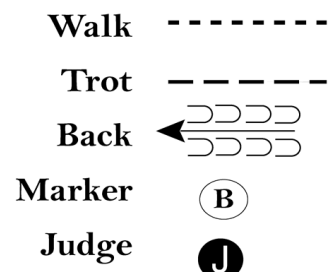

MAQHA Autumfest

Showmanship (L1 Am, L1 Yth)

Show Date: 2024

w w w . H o r s e S h o w P a t t e r n s . c o m

w w w . H o r s e S h o w P a t t e r n s . c o m

Be ready at A.

1. Trot to B.
2. Stop at B and back.
3. Perform a 270 degree turn.
4. Trot to judge.
5. Stop and set up for inspection.
6. When dismissed, perform a 90 degree turn.
7. Walk straight away from judge.

Follow the instructions of your ring steward.

Walk	-----
Trot	- - - - -
Back	←
Marker	Ⓚ
Judge	Ⓝ

[S/2-45]

Pattern Provided by:

Judges

MAQHA Autumfest

Showmanship (Youth, AM, Select)

Show Date: 2024

w w w . H o r s e S h o w P a t t e r n s . c o m

w w w . H o r s e S h o w P a t t e r n s . c o m

Be ready at A.

1. When acknowledged, perform a 360 degree turn.
2. Trot to B.
3. Stop at B and back.
4. Perform a 270 degree turn.
5. Trot to judge.
6. Stop and set up for inspection.
7. When dismissed, perform a 270 degree turn.
8. Walk straight away from judge.