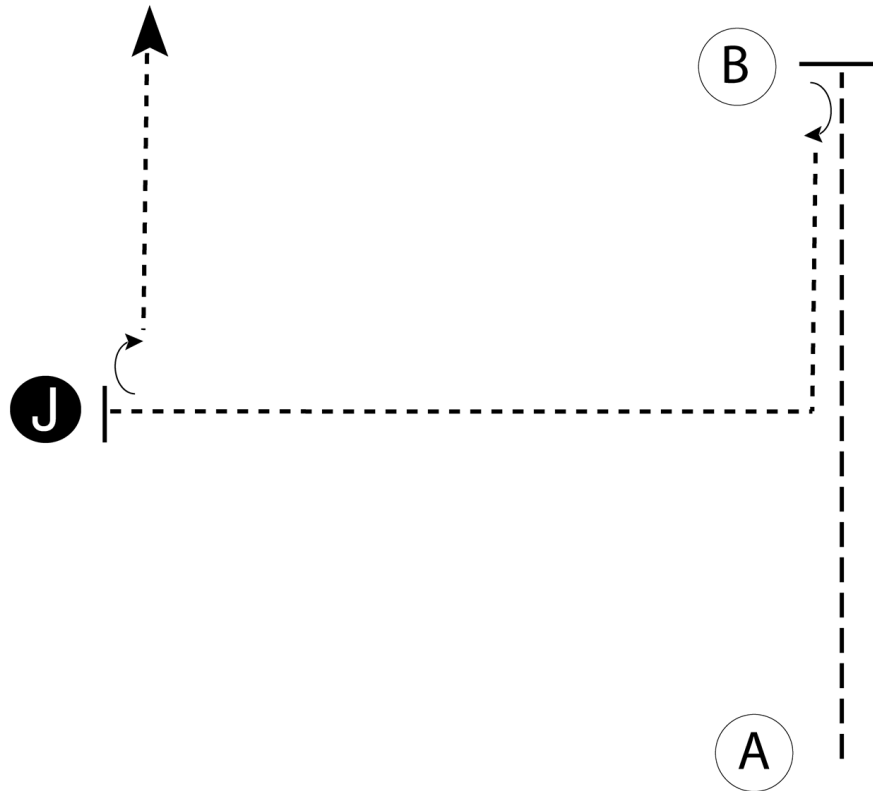

Follow the instructions of your ring steward.

[S/3-45]

Pattern Provided by:
Judges

MAQHA Autumfest

Showmanship (Small Fry)

Show Date: 2024

w w w . H o r s e S h o w P a t t e r n s . c o m

w w w . H o r s e S h o w P a t t e r n s . c o m

Be ready at A.

1. Trot to B.
2. Stop at B.
3. Perform a 180 degree turn.
4. Walk halfway back to A then walk toward judge.
5. Walk to judge.
6. Stop and set up for inspection.
7. When dismissed, perform a 90 degree turn.
8. Walk straight away from judge.