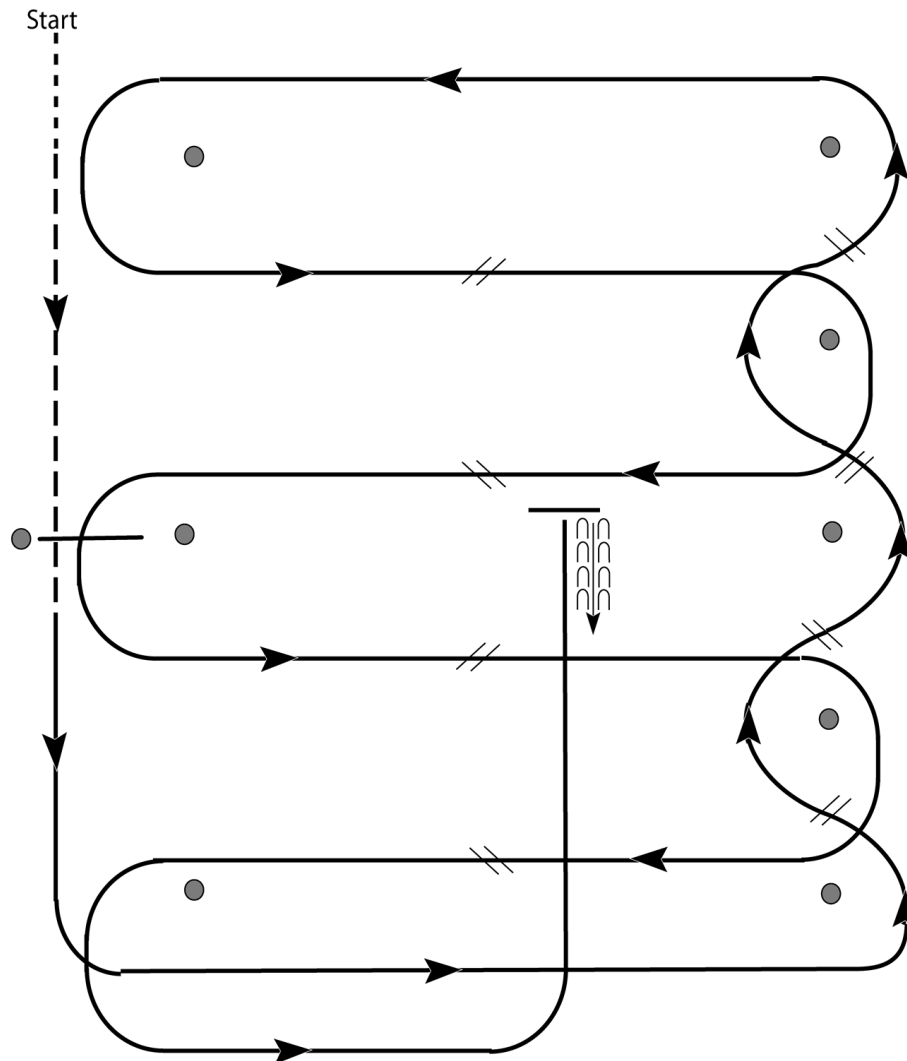

Roland Stacey Memorial Horse Show

Western Riding (Amateur, Youth & All Age)

Show Date: 4/7 -4/8

1. Walk and jog over log.
2. Transition to lope and lope around end.
3. First line change.
4. Second line change.
5. Third line change.
6. Fourth line change and lope around the end of the arena.
7. First crossing change.
8. Second crossing change.
9. Lope over log.
10. Third crossing change.
11. Fourth crossing change.
12. Lope up the center, stop and back.

[WR/OP-1]

Pattern Provided by:

Judges

Roland Stacey Memorial Horse Show

Western Riding (Level 1, Level 1 Amateur & Level 1 Youth)

Show Date: 4/7 -4/8

1. Walk at least 15' & jog over log.
2. Transition to left lead and lope around end.
3. First line change.
4. Second line change. Lope around end of arena
5. First crossing change.
6. Second crossing change.
7. Lope over log.
8. Third crossing change.
9. Fourth crossing change.
10. Lope up the center, stop and back.

[WR/GP-1]

Pattern Provided by:

Judges