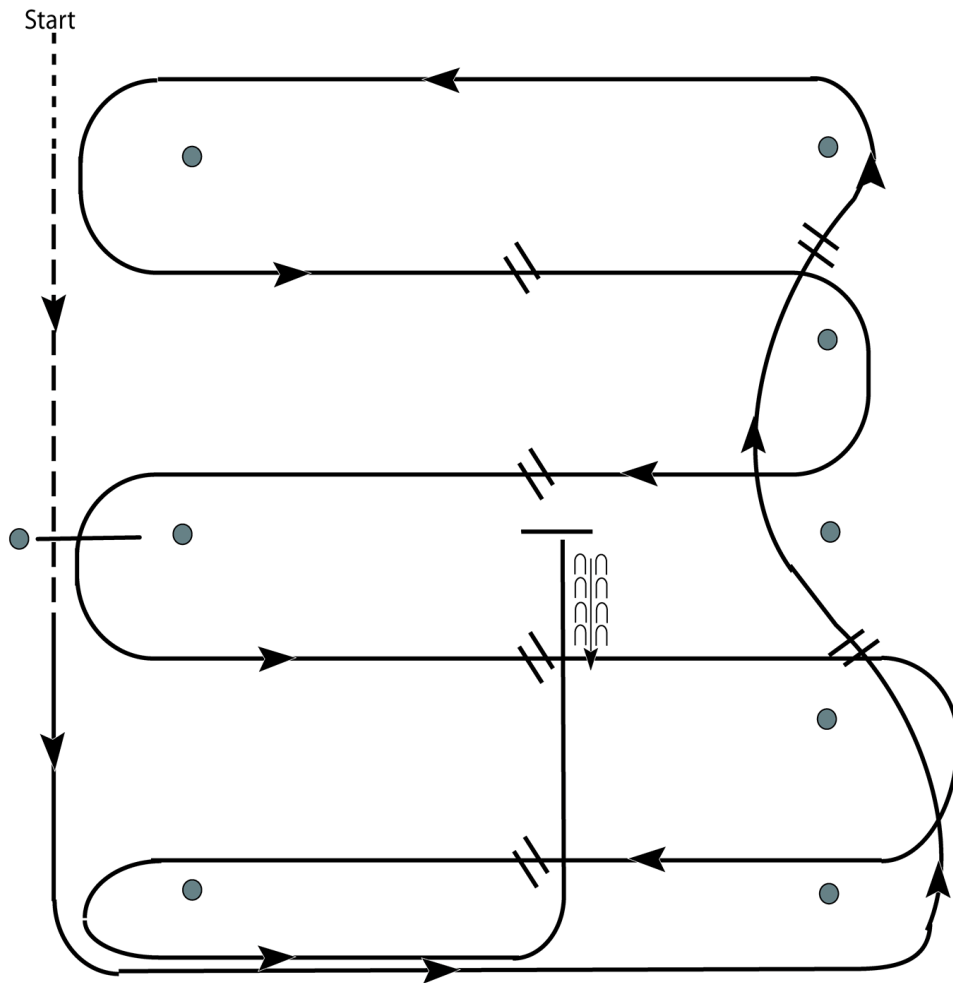

Roland Stacey Memorial Horse Show

Western Riding (Amateur, Youth & All Age)

Show Date: 4/7 -4/8

1. Walk and jog over log.
2. Transition to lope and lope around end.
3. First line change.
4. Second line change.
5. Third line change.
6. Fourth line change and lope around the end of the arena.
7. First crossing change.
8. Second crossing change.
9. Lope over log.
10. Third crossing change.
11. Fourth crossing change.
12. Lope up the center, stop and back.

[WR/OP-1]

Pattern Provided by:

Judges

Roland Stacey Memorial Horse Show

Western Riding (Level 1, Level 1 Amateur & Level 1 Youth)

Show Date: 4/7 -4/8

1. Walk at least 15' & jog over log.
2. Transition to left lead and lope around end.
3. First line change.
4. Second line change. Lope around end of arena
5. First crossing change.
6. Second crossing change.
7. Lope over log.
8. Third crossing change.
9. Fourth crossing change.
10. Lope up the center, stop and back.

[WR/GP-1]

Pattern Provided by:

Judges