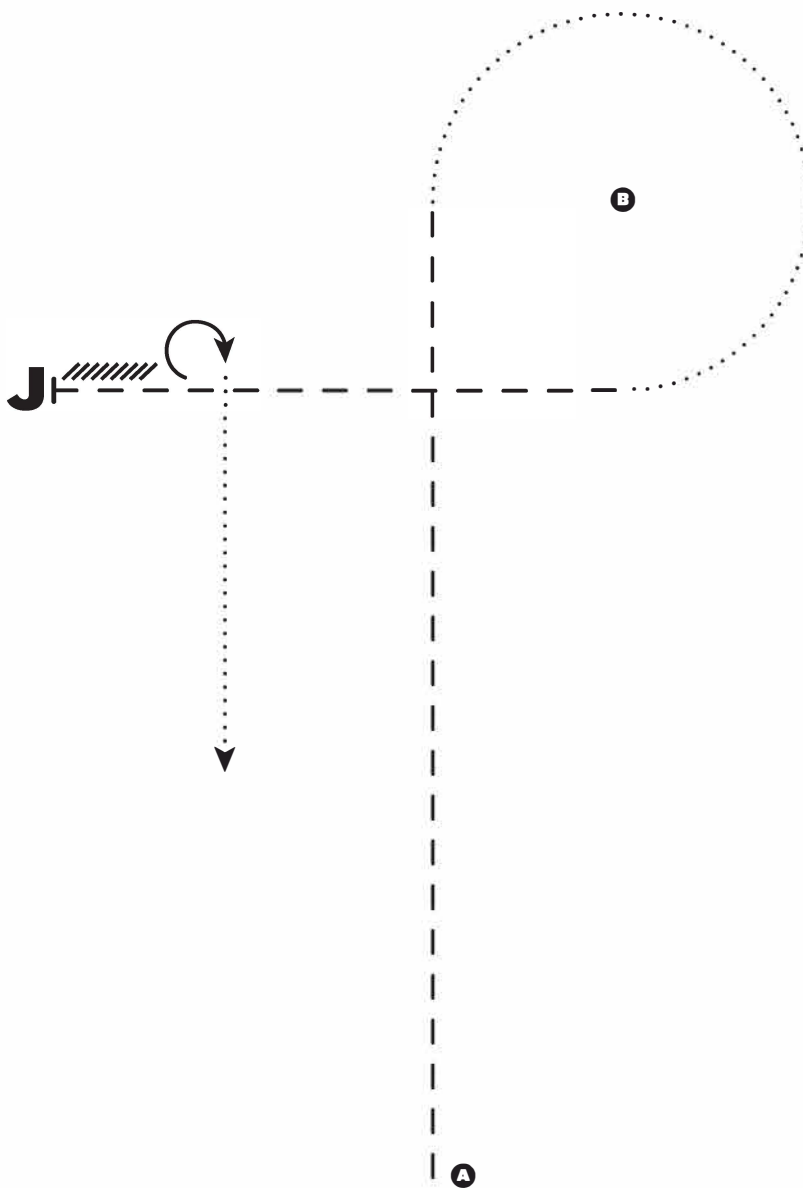

2023 DIXIE NATIONAL EQUESTRIANS WITH DISABILITIES
SHOWMANSHIP (WALK/TROT-JOG)
CLASS 267/967

LEGEND

.....	Walk
....	Extended Walk
- - -	Trot
- - - -	Extended Trot
////	Back

1. Be ready at A, trot from A to B
2. At B, walk and continue walking three quarters of a circle around B
3. When even with B, trot to judge
4. At judge, stop, set up
5. Inspection
6. When dismissed, back approximately one horse length
7. Perform a 270° turn and walk away, pattern is complete

Note: Cones should be set in a manner that is the most appropriate for the class, arena and maneuvers.