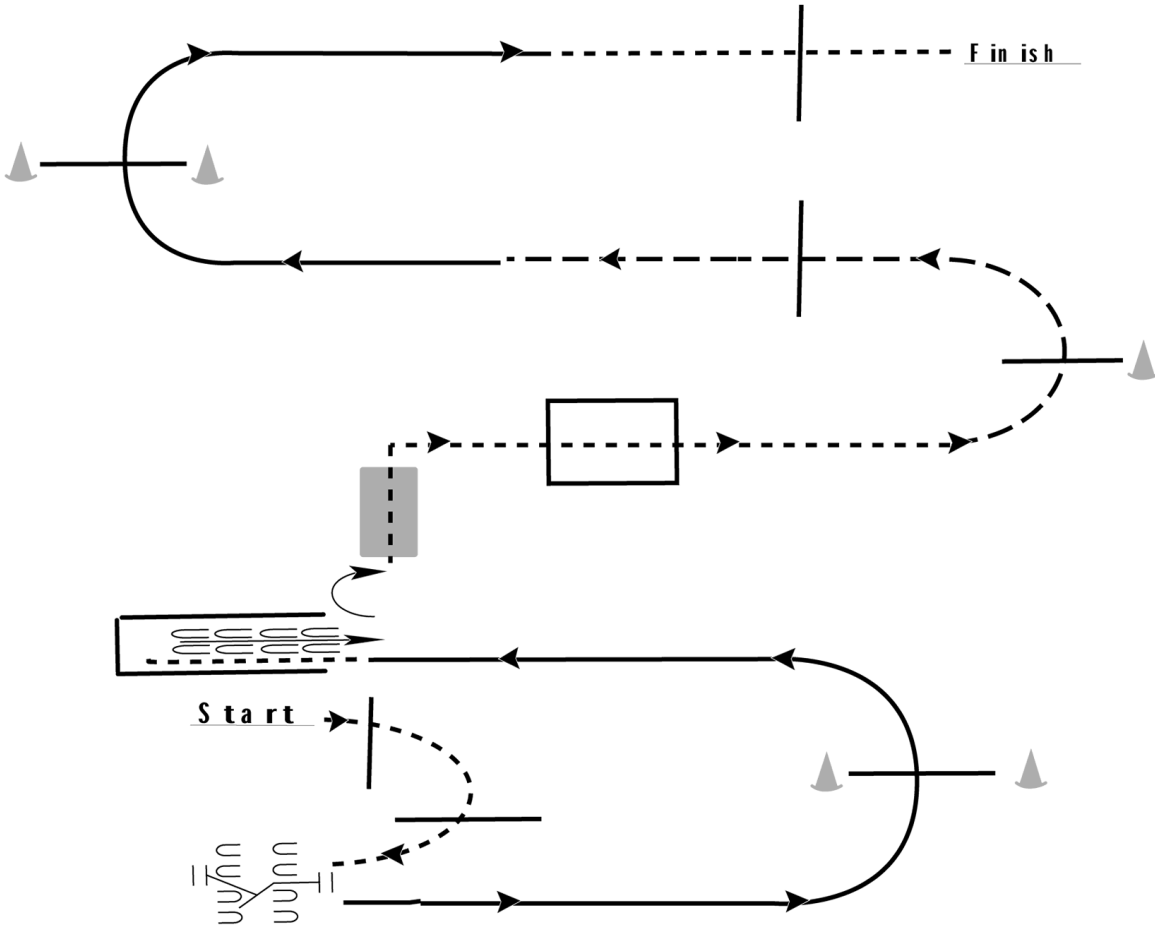

MQHA June Summer Shows

All Trail Classes Except Small Fry & Level 1 Walk/Trot

Show Date: 06-04-05-2022

www.HorseShowPatterns.com

www.HorseShowPatterns.com

1. Walk over two poles to gate
2. Work gate with left hand
3. Lope on the left lead over pole
4. Break to a walk and walk into chute
5. Back out of chute
6. Walk over bridge
7. Walk through box
8. Trot over poles
9. Lope on the right lead over pole
10. Break to the walk and walk over final pole to finish

Walk	-----
Jog	- - - - -
Extended Jog	- - - - -
Lope	—————
Leg Yield	
Lead Change	— / —
Back	← ← ← ← ←
Marker	Ⓚ
Sidepass	← — — — — ←

[T/1-9]

Pattern Provided by:
The Judges