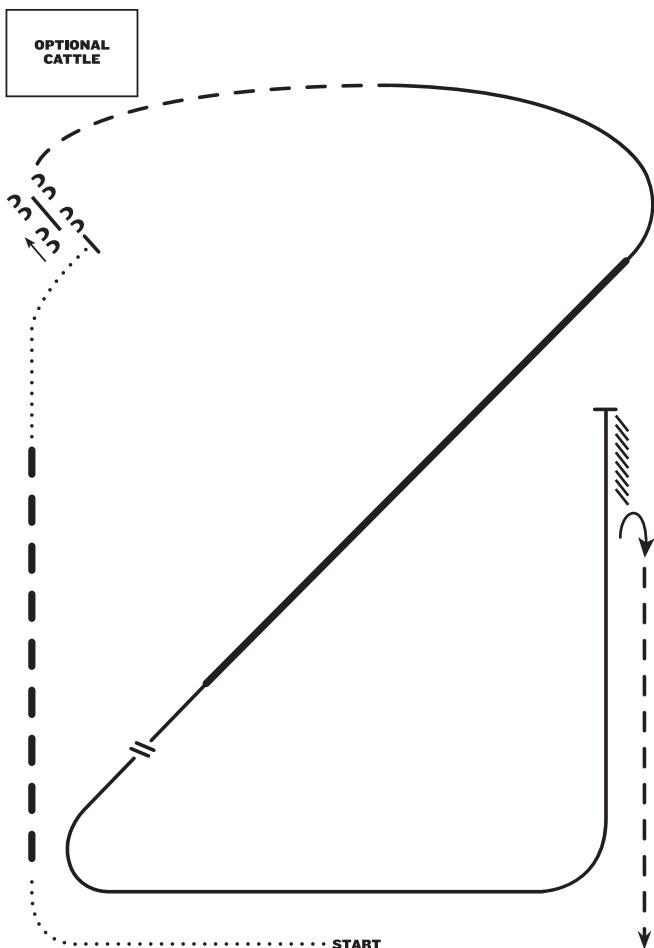

All Ranch Riding Classes

RANCH RIDING - PATTERN 10

LEGEND

.....	Walk
.....	Extended Walk
- - -	Trot
- - -	Extended Trot
———	Lope
————	Extended Lope
//////	Back
∩	Lead Change

1. Walk
2. Extended trot
3. Walk
4. Stop, side pass left over log
5. Trot
6. Lope right lead
7. Extended lope right lead
8. Collect lope and change leads (simple or flying)
9. Lope left lead
10. Stop and back
11. 1/2 turn right
12. Trot

Note: The drawn description of this pattern is only intended for the general depiction of the pattern. Exhibitors should utilize the arena space to best exhibit their horses.