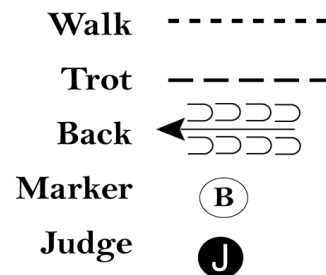

[S/WT-79]

Pattern Provided by:

Judges