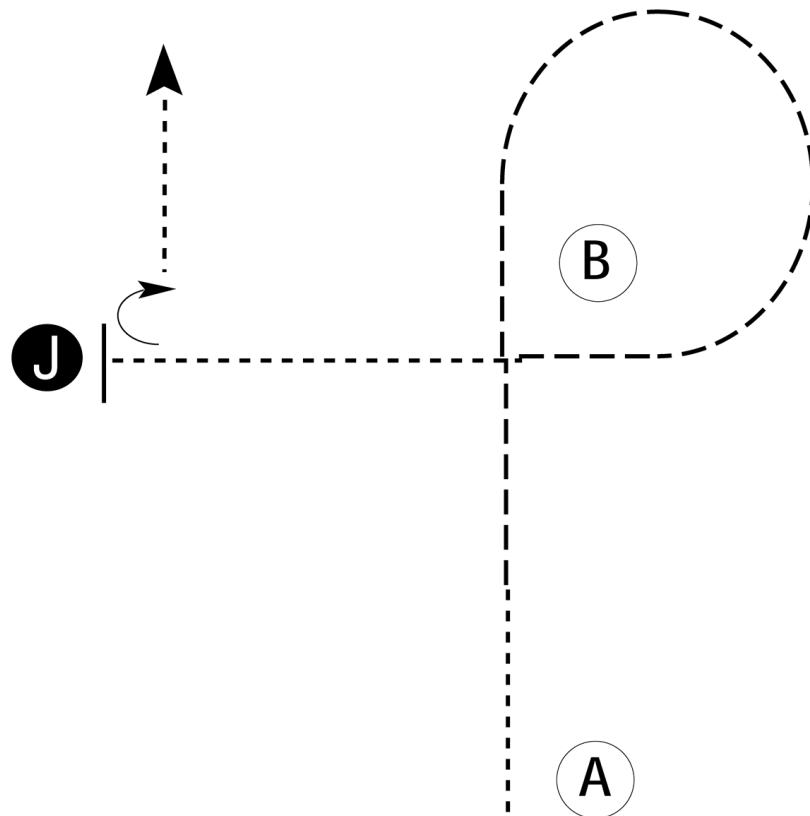

## Showmanship (Small Fry)

Show Date: September 16-18, 2022

w w w . H o r s e S h o w P a t t e r n s . c o m

w w w . H o r s e S h o w P a t t e r n s . c o m

Be ready at A.

1. Walk halfway to B.
2. Trot to and around B as shown.
3. When just past B, walk to judge and set up for inspection.
4. When dismissed, perform a 90 degree turn and walk away.